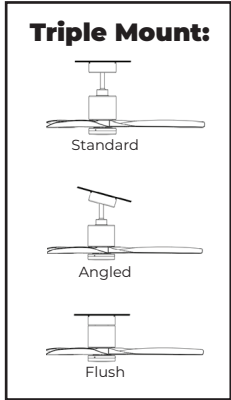

RF Remote Control: Controls 6 fan speeds, Light brightness and pre-set timer.

Lighting: Dimmable 18 Watt Plate.

Blade Design: Extremely low noise. Made of Solid Paulownia Wood.

Specifications:

Size	Finish	Blades	CFM	Power
72 Inches	Titanium	Black Walnut	8,389	25 Watts