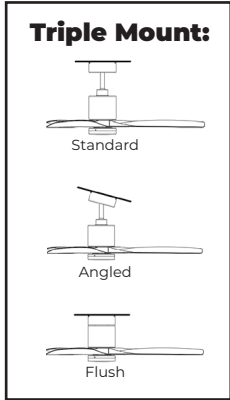

### Specifications:

Size	Finish	Blades	CFM	Power
66 Inches	Oil Rubbed Bronze	Light Ash	6,879	16 Watts