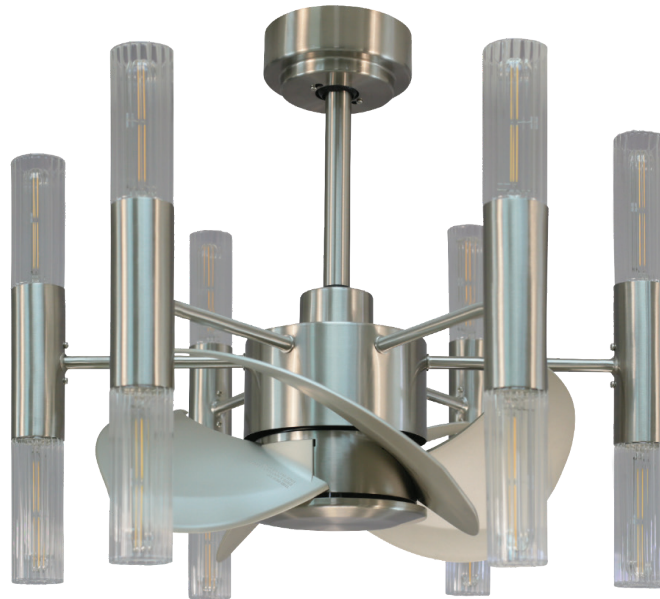

FAN MODEL CF02118-BB1

Features:

Exclusive Voce One-to-One communication System:

- Provides full control of your fan with Voice Commands.
- Control one or multiple fans in the same room, together or independently.

Bluetooth VoceApp:

- Connects phone with fan securely.
- Allows to fully control the 20 Fan speeds and Light brightness with just a tap.
- Controls multiple fans in different rooms.

VoceApp Scheduler:

- Switch Fan On and Off at the desired speed.
- Switch Light On and Off at the desired brightness, independently from Fan.
- Program single events, weekday and weekend events.

3 Pre-Set Fan Programs:

- Breeze, gives a soothing, sequentially changing breeze speed.
- Wind, gives an invigorating, randomly changing wind speed.
- Eco, evens out room temperature providing a comfortable and energy efficient environment.

RF Remote Control: Controls 6 fan speeds, Light brightness and pre-set timer.

Lighting: 12 Dimmable Edison LED Bulbs for a Total of 42 Watts.

Blade Design: Extremely low noise. Painted ABS.

Dual Mount:

Standard